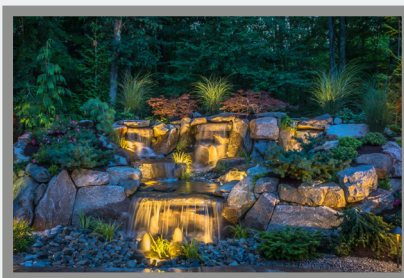

ENHANCE YOUR HOME WITH LANDSCAPE LIGHTING

ENHANCE
CURB APPEAL

ADDITIONAL
SAFETY & SECURITY

HIGHLIGHT HOME
FEATURES

EXPANDED
OUTDOOR LIVING

ENERGY
EFFICIENT

FEATURED SOLUTIONS

WALKWAYS

HARDSCAPES & PATIO

TREES & LANDSCAPES

STEP & DECKS

WATER FEATURES

ARCHES & PILLARS

TRANSFORM YOUR LANDSCAPE

ENHANCE YOUR LIFESTYLE

LIGHT UP THE NIGHT