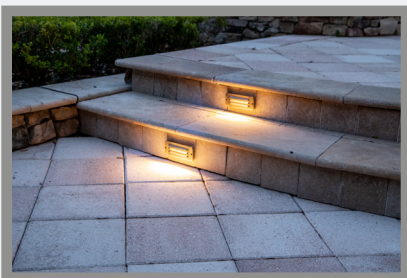

ENHANCE YOUR HOME WITH LANDSCAPE LIGHTING

ENHANCE
CURB APPEAL

ADDITIONAL
SAFETY & SECURITY

HIGHLIGHT HOME
FEATURES

EXPANDED
OUTDOOR LIVING

ENERGY
EFFICIENT

FEATURED SOLUTIONS

WALKWAYS

HARDSCAPES & PATIO

TREES & LANDSCAPES

STEP & DECKS

WATER FEATURES

ARCHES & PILLARS

TRANSFORM YOUR LANDSCAPE

ENHANCE YOUR LIFESTYLE

LIGHT UP THE NIGHT